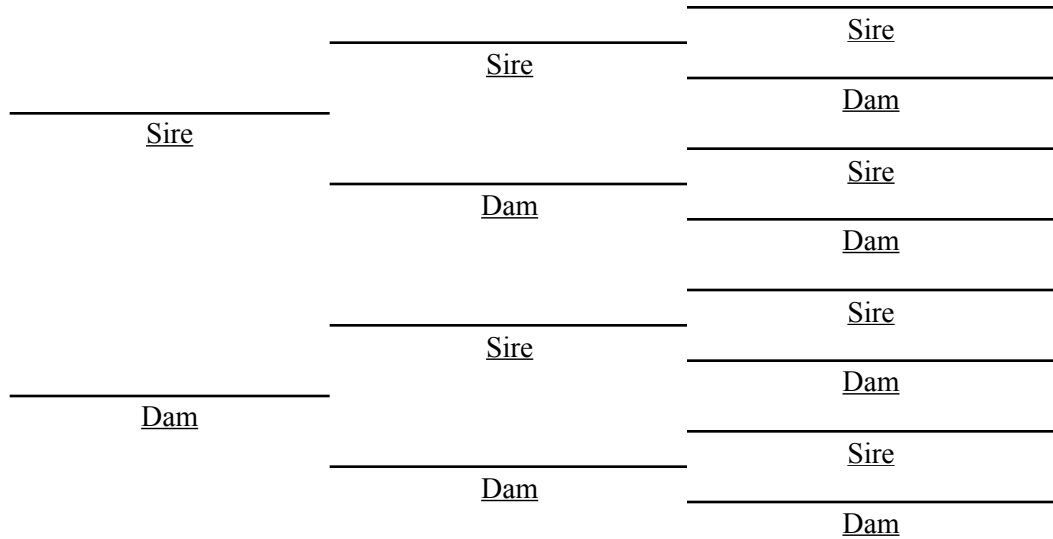

Hassler Dressage, LLC

1455 Cayots Corner Road, Chesapeake City, Maryland 21915 tel: 410-885-3824
www.hasslerdressage.com fax: 410-885-3823

Website Sale Listing

Contact: _____ Address: _____

Telephone: _____

Email: _____ Asking Price: _____

Website: _____

Horse's Name: _____ Age: _____

Pedigree:

Significant Achievements to date:

Selling statements about your horse's character, temperament or quality overall:

Please provide a photograph to include with your listing. Email to stallions@hasslerdressage.com.